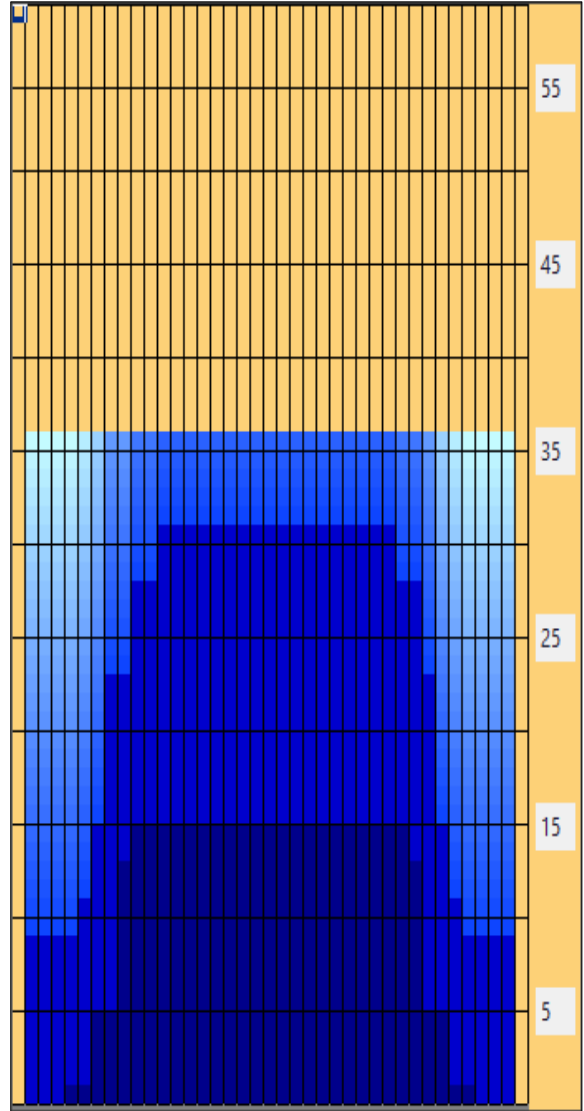

Elite Bowlers Tour Pegasus 36'

Oil Pattern Distance:	36 Feet	Reverse Brush Drop:	36 Feet	Oil Per Board:	50 uL
Forward Oil Total:	10.6 mL	Reverse Oil Total:	14.7 mL	Volume Oil Total:	25.3 mL
Forward Boards Crossed:	212 Boards	Reverse Boards Crossed:	294 Boards	Total Boards Crossed:	506 Boards

	Start	Stop	Loads	Mics	Speed	Crossed	Start	End	Feet	T.Oil
1	2L	2R	1	50	14	37	0.0	0.0	0.0	1850
2	5L	5R	1	50	14	31	0.0	1.9	1.9	1550
3	7L	7R	2	50	14	54	1.9	5.8	3.9	2700
4	9L	9R	3	50	18	69	5.8	13.4	7.6	3450
5	10L	10R	1	50	18	21	13.4	15.9	2.5	1050
6	2L	2R	0	50	18	0	15.9	24.0	8.1	0
7	2L	2R	0	50	22	0	24.0	30.0	6.0	0
8	2L	2R	0	50	26	0	30.0	36.0	6.0	0

Conditioner:
Type In or Select One

Forward

Reverse

Combined

Buff

	Start	Stop	Loads	Mics	Speed	Crossed	Start	End	Feet	T.Oil
1	2L	2R	0	50	30	0	36.0	31.0	-5.0	0
2	12L	11R	1	50	22	18	31.0	27.9	-3.1	900
3	10L	9R	2	50	18	44	27.9	22.8	-5.1	2200
4	8L	8R	3	50	18	75	22.8	15.2	-7.6	3750
5	7L	7R	2	50	14	54	15.2	11.3	-3.9	2700
6	6L	6R	1	50	14	29	11.3	9.4	-1.9	1450
7	2L	2R	2	50	14	74	9.4	5.5	-3.9	3700
8	2L	2R	0	50	14	0	5.5	0.0	-5.5	0

Item	3L-7L:18L-18R	8L-12L:18L-18R	13L-17L:18L-18R	18L-18R:17R-13R	18L-18R:12R-8R	18L-18R:7R-3R
Description	Outside Track:Middle	Middle Track:Middle	Inside Track:Middle	Middle: Inside Track	Middle:Middle Track	Middle:Outside Track
Track Zone Ratio	3.96	1.16	1	1	1.12	3.96